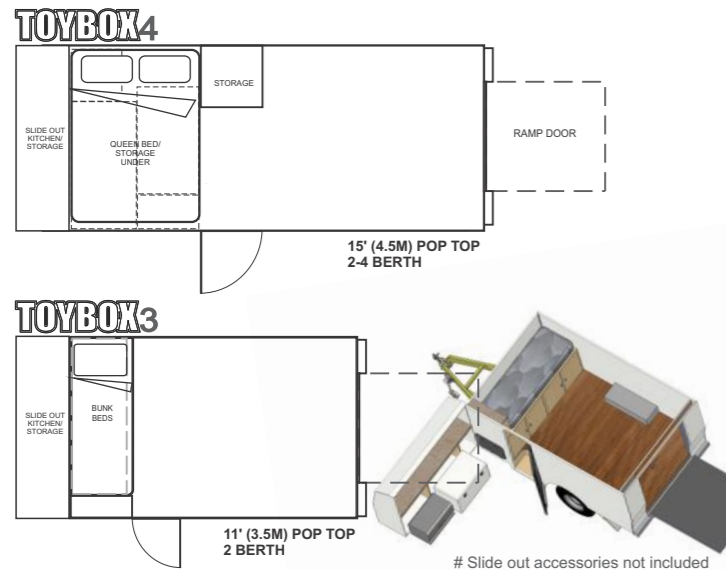

EYRE & GUNBARREL

3.5M 2-4 BERTH KITCHEN & BATHROOM OPTIONS

GUNBARREL 3.5M

STUART & KIDMAN

4.5M 2-4 BERTH KITCHEN & BATHROOM OPTIONS

STUART 4.5M VICTORIAN HIGH COUNTRY

E/W QUEEN BED

KITCHEN OPTION

BATHROOM OPTION

STUART INTERIOR

STUART INTERIOR KITCHEN

KIDMAN BUNK BEDS

UNIQUE FRONT SLIDING KITCHEN & STORAGE POD LOW PROFILE LIGHTWEIGHT

From a simple, no frills, tough little GO ANYWHERE Hybrid to a fully optioned OFF ROAD, OFF GRID home away from home - Trailblazers RV Hybrids are designed as a modular system so you can option your own 3.5M or 4.5M Hybrid camper. All models feature a pop top roof, LED lights, solar system and our unique drawbar mounted Sliding Kitchen Pod. Choose from a range of standard features and options to make it your own. SEE OUR INTERACTIVE "BUILD YOUR HYBRID" ONLINE FORM

TOYBOX

Take the kids and the toys or get away for a boys weekend Both models are designed as a modular system so you can option your own 3.5M or 4.5M Toy Hauler. Standard features include a pop top roof, LED lights, solar system and our unique drawbar mounted Sliding Kitchen Pod. Choose from a range of standard features and options to make it your own.