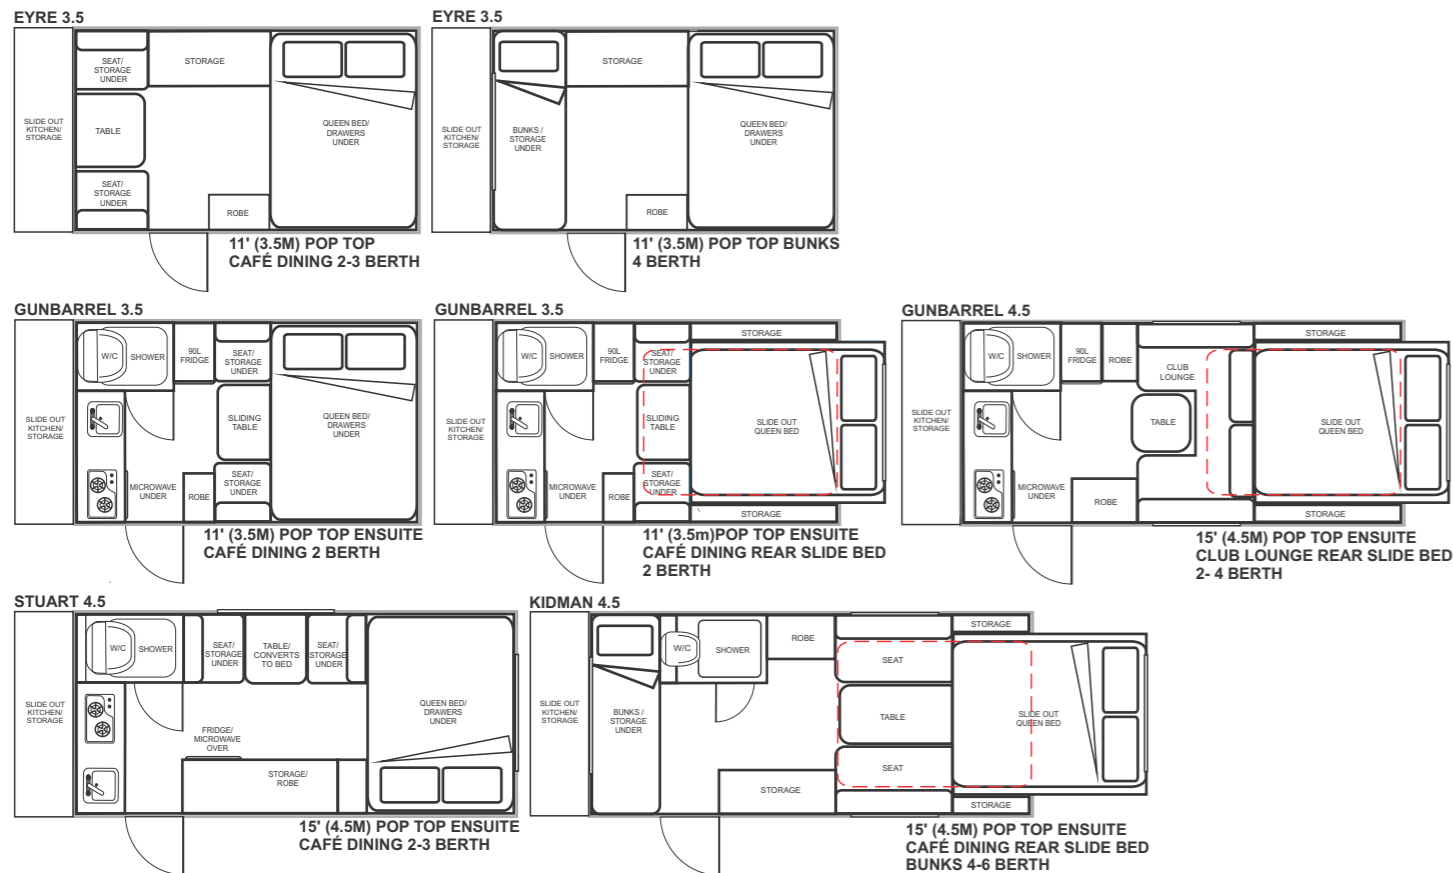

EYRE & GUNBARREL

3.5M 2-4 BERTH KITCHEN & BATHROOM OPTIONS

GUNBARREL 3.5M

STUART & KIDMAN

4.5M 2-4 BERTH KITCHEN & BATHROOM OPTIONS

STUART 4.5M VICTORIAN HIGH COUNTRY

E/W QUEEN BED

KITCHEN OPTION

BATHROOM OPTION

STUART INTERIOR

STUART INTERIOR KITCHEN

KIDMAN BUNK BEDS

UNIQUE FRONT SLIDING KITCHEN & STORAGE POD LOW PROFILE LIGHTWEIGHT

From a simple, no frills, tough little GO ANYWHERE Hybrid to a fully optioned OFF ROAD, OFF GRID home away from home - Trailblazers RV Hybrids are designed as a modular system so you can option your own 3.5M or 4.5M Hybrid camper. All models feature a pop top roof, LED lights, solar system and our unique drawbar mounted Sliding Kitchen Pod. Choose from a range of standard features and options to make it your own. SEE OUR INTERACTIVE "BUILD YOUR HYBRID" ONLINE FORM

TOYBOX

Take the kids and the toys or get away for a boys weekend Both models are designed as a modular system so you can option your own 3.5M or 4.5M Toy Hauler. Standard features include a pop top roof, LED lights, solar system and our unique drawbar mounted Sliding Kitchen Pod. Choose from a range of standard features and options to make it your own.

UNIQUE DRAWBAR SLIDING KITCHEN

GO WHERE THE OTHERS CAN'T GO,
DO WHAT THE OTHERS CAN'T DO