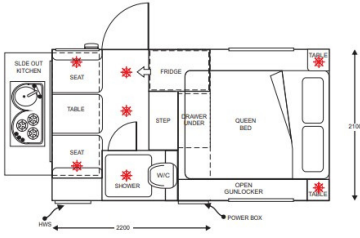

THE SQUATTER

ALL-ELECTRIC Hybrid Slide-On Camper

SQUATTER 22
TWIN CAB SLIDE ON
2200mm BASE