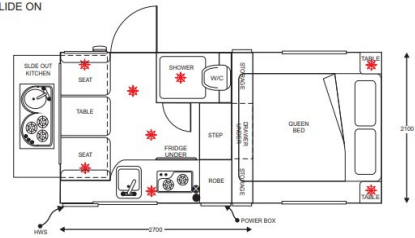

## ALL-ELECTRIC Hybrid Slide-On Camper

SQUATTER 22  
TWIN CAB SLIDE ON  
2200mm BASE

SQUATTER 24  
EXTRA CAB SLIDE ON  
2400mm BASE

SQUATTER 27  
SINGLE CAB SLIDE ON  
2700mm BASE

### FEATURES

- Aluminium Base w built in Entry Steps & Folding "D" Handle
- 4 corner 12v Jacks w Remote control - 2500kg
- Aluminium Pop Top Roof Extrusion w 24v Actuators & Control Panel
- Roof Mt Awning Side & Rear
- Entry Door w Window & separate mesh Security door
- Fresh water - 110lt - Under Step
- Grey water - 90lt - Chassis frame insert
- Bluetooth LED Exterior Speaker & Lights
- Soft shell Overhead Cupboards - Roof Mount
- Interior Shower/Toilet Combo with 12V Fan
- Queen Size Pocket spring Mattress
- Bedside Tables w USB, 240v Power pts, Bedside lights
- Gunlocker Side Storage - Open top
- Storage u Bed inc Drawers & Outside access storage
- Café seating w Storage under & Foldaway Table
- Rear Window
- Full width Step u Dining area for Outside Kitchen-Access outside rear
- 240V - Swift 25lt Holding Tank
- 130lt 12V Fridge/Freezer (Under Bench)
- Portable Induction Cooktop (Inside & Outside Use)
- Single Stainless Sink with Glass lid & Water Filter- Thetford Mk3