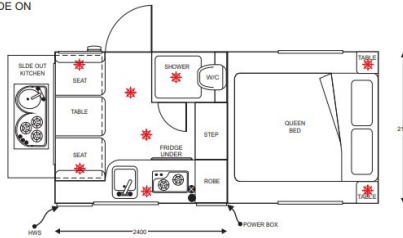

SQUATTER 24
EXTRA CAB SLIDE ON
2400mm BASE