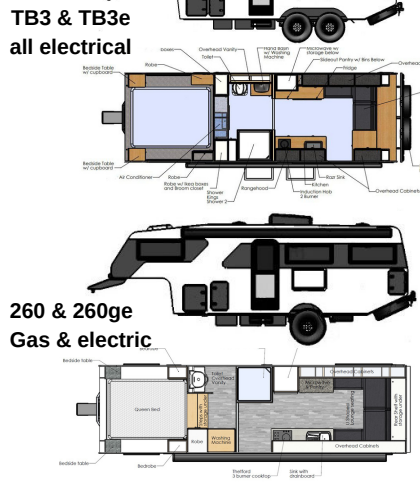

DESCRIPTION	TB3	TB3e	260	260ge	DESCRIPTION	TB3	TB3e	260	260ge
Chassis					Kitchen Area				
Hayman Reece Sidewinder Pinbox Coupling	INC	INC	INC	INC	Standard high pressure laminate benches/ tables	INC	INC	INC	INC
Single Axle Shock/Coil Suspension 2800KG	INC				Timber overhead/kitchen cupboards w push button drawer locks	INC	INC	INC	INC
Stage 4 Airbag Suspension w remote 2800KG		INC			LED Main, Down & Strip Lights	INC	INC	INC	INC
Dual Axle Shock/Coil Suspension 3500KG			INC		Appliances & accessories				
Dual Axle Stage 4 Airbag Suspension 3500kg				INC	Triplex 3 Burner Stove/Oven/Grill Combo	INC		INC	
12" Electric Drum Brakes	INC	INC	INC	INC	Thetford 240v 2 Br induction cooktop		INC		
12vFront Stabilising Legs	INC	INC	INC	INC	Thetford Combination 2 Br Gas & 1x240v Induction Cooktop				INC
Wheels 16" x 7.5" - 6 Stud Alloy Rims w LT265/75R16 A/T Tyres	INC	INC	INC	INC	Range hood	INC	INC	INC	INC
LT285/75R16 A/T (33") Tyres		INC		INC	Slide out Pantry	INC	INC	INC	INC
LT315/75R16 A/T (37") Tyres					Microwave 900 Watt 25lt	INC	INC	INC	INC
Under Body Tank Protection	INC	INC	INC	INC	Convection Microwave	INC		INC	INC
Double -Manual Pull-out step	INC		INC	INC	Bushman 190lt 2 Door		INC	INC	
Double -12v Pull-out step	INC	INC	INC	INC	Vitro 260lt 2 Door	INC	INC	INC	
Body Construction					12 Bottle Wine Fridge				INC
Fully Insulated Fibreglass Composite Panel	INC	INC	INC	INC	Single stainless sink w glass lid & access Thetford Mk3	INC	INC		INC
Vinyl Flooring w Carpeted Bed Base	INC	INC	INC	INC	Black Resin Sink & Drainboard	INC	INC	INC	INC
Roof Vents					Black chrome plated flick mixer w water filter	INC	INC	INC	INC
12v Bathroom Exhaust Skylight w LED's	INC	INC	INC	INC	Bellini 9lt dishwasher / F&P	INC	INC		INC
700x500mm Pressure Vent Skylight w LED Lighting over Bed	INC	INC	INC	INC	Air Conditioning / Heating				
Fantastic Fan			INC	INC	Houghton 2400 Rev Cycle (Intg)	INC		INC	
Windows & Entry Door					Truma Leasuretec roof Mt R/C A/C *(Intg)		INC		INC
Double Glazed w roller Blockout & Flyscreens	INC	INC	INC	INC	Truma VarioHeat 12V gas ducted heating *(Intg)		INC		INC
Entry Door w Window & separate mesh Security door	INC	INC	INC	INC	Autoterm 12V 2KW Diesel Heater	INC		INC	
External Fittings					Hot Water Service				
Wall Mt Canister Awning Manual Wind	INC		INC		Endless On Demand HWS GWSH-2			INC	
Wall Mt Canister Awning 12v Remote		INC		INC	Truma Vario HWS *(Intg)	INC		INC	
Picnic Table (Large)	INC	INC	INC-2	INC-2	Swift 240v 16lt Holding Tank		INC		INC
External H/C Shower	INC	INC	INC	INC	Entertainment System				
External - Slide out BBQ - SS W Lid	INC	INC	INC	INC	RV Media system w int & ext. speakers, 28" TV/DVD & Wingard Aerial	INC		INC	
Water Tanks-Fresh	200lt	320lt	200lt	480lt	Satellite System				INC
Water Tank-Grey 100lt	INC	INC	INC	INC	Fusion sound system		INC		INC
LED Exterior w Internal Fitout	INC	INC	INC	INC	RV WIFI System	INC	INC	INC	INC
Bdroom/Bathroom/Laundry /Dressing Room					Power				
Queen Size Pocket spring Mattress					1 x 200AHR Lithium				
Bedside Tables w USB, 240v Power pts, Bedside lights	INC	INC	INC	INC	4 x 200AHR Lithium		INC		INC
1/2 Robes at foot of Bed	INC	INC	INC	INC	200W Solar Panels	INC-2		INC-4	INC-8
TV & 12v Sirocco Fan fitted foot of Bed	INC	INC	INC	INC	330w Flexible Solar Panel		INC-4		
Separate Shower w 12v Exhaust Fan/Light & Mirror Door	INC	INC	INC	INC	Redarc Manager30 & Redvision System	INC	INC		
Separate Toilet Room w Porcelain Toilet	INC	INC	INC	INC	Victron 12V System Multiplus Charger/Inverter 3000w	INC		INC	INC
Bench ht Cub w Handbasin, Wall mirror & O,H cub, Wash Mach under	INC	INC	INC	INC	Victron 24V System Multiplus Charger/Inverter 5000w	INC			
Robe Combo - Hanging & Drawers	INC	INC	INC	INC	Gas				
Dinning/Lounge Area					2 x 9kg Gas Bottles	INC		INC	INC
"U" Shaped lounge w retractable table to form extra bed	INC	INC	INC	INC	Gas Detector	INC		INC	INC
Storage u seats & overhead cubs	INC	INC	INC	INC	Fire Extinguisher	INC	INC	INC	INC